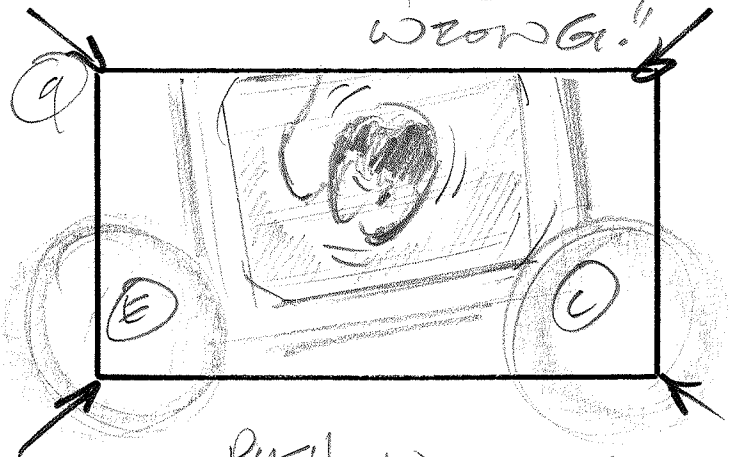

PUSH IN TO VIEW OF FETUS.