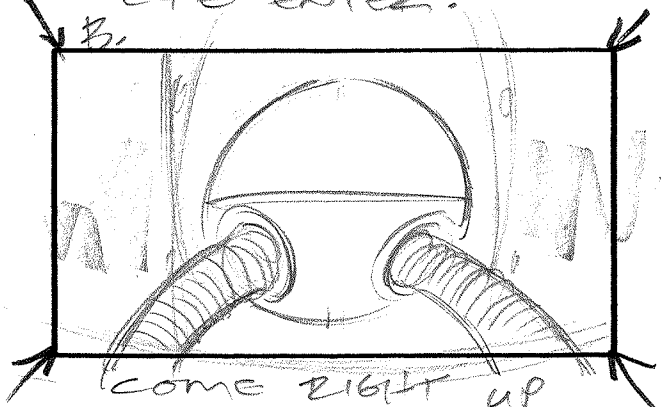

SPLICE

**V. NATALI THUMBNAIL
STORYBOARDS**

"BIRTH"

MAY 25, 2000

BETTY GESTATION CELL

① A.

BETTY LOBO

CRANE B.

CRANE DOWN - BETTY
C+E ENTER.

② A.

PUSH IN TO
BETTY.

B.

COME RIGHT UP
TO PORTAL
- "GROAN!"

③ A.

E GOES TO KEYBOARD.

B.

CLIVE GLANCES S.R.

PORTAL OPENS

IRRIGATION TUBES BLOW.

FLUID POURS OUT.

C + E GET READY

"SOMETHING'S WRONG!"

CHECK MONITOR

PUSH IN TO VIEW OF FETUS.