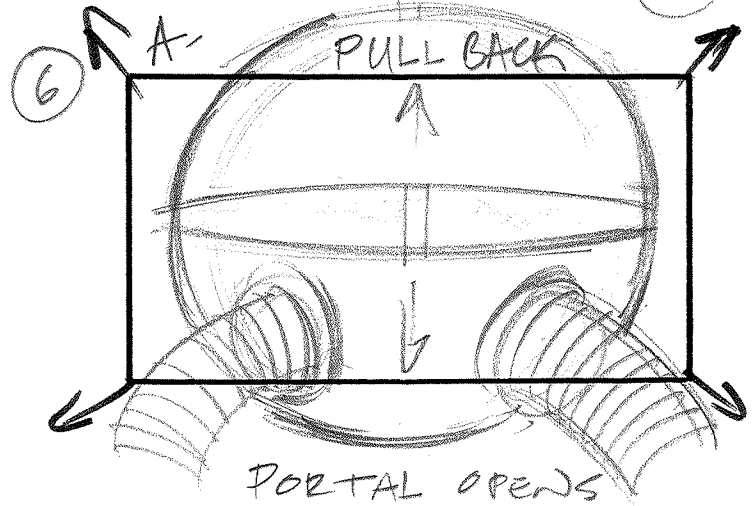

CRANE DOWN - BETTY
C+E ENTER.

② A.

PUSH IN TO
BETTY.

B.

COME RIGHT UP
TO PORTAL
- "GROAN!"

③ A.

E GOES TO KEYBOARD.

B.

BACK FOCUS TO
CLIVE IN FG -

④

CLIVE

OTS. CLIVE TYPING -

⑤ A.

"PURGE" REFLECTED
IN HIS MASK.

SPLICE "BIRTH"

5 B.

CLIVE GLANCES S.R.

PORTAL OPENS

IRRIGATION TUBES BLOW.

FLUID POURS OUT.

C + E GET READY

"SOMETHING'S WRONG!"

CHECK MONITOR

PUSH IN TO VIEW OF FETUS.