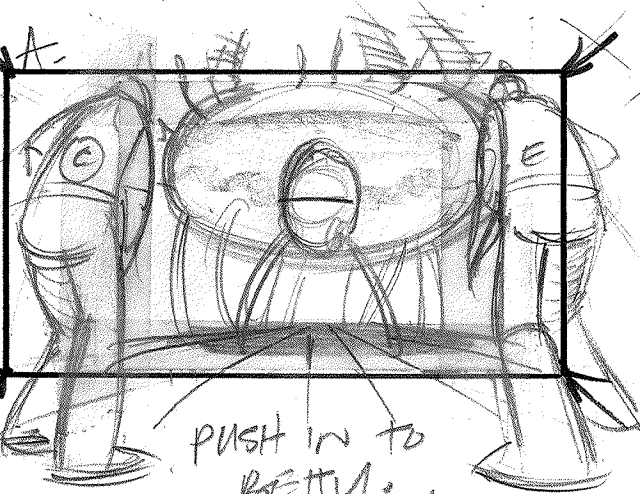

SPLICE

**V. NATALI THUMBNAIL
STORYBOARDS**

"BIRTH"

MAY 25, 2000

BETTY GESTATION CELL

① A.

BETTY LOBO

CRANE B.

CRANE DOWN - BETTY
C+E ENTER.

② A.

PUSH IN TO
BETTY.

B.

COME RIGHT UP
TO PORTAL
- "GROAN!"

③ A.

E GOES TO KEYBOARD.

B.

BACK FOCUS TO
CLIVE IN FG -

④

CLIVE

OTS. CLIVE TYPING -

⑤ A.

"PURGE" REFLECTED
IN HIS MASK.

SPLICE "BIRTH"

5 B.

CLIVE GLANCES S.R.

PORTAL OPENS

IRRIGATION TUBES BLOW.

FLUID POURS OUT.

C + E GET READY

"SOMETHING'S WRONG!"

CHECK MONITOR

PUSH IN TO VIEW OF FETUS.