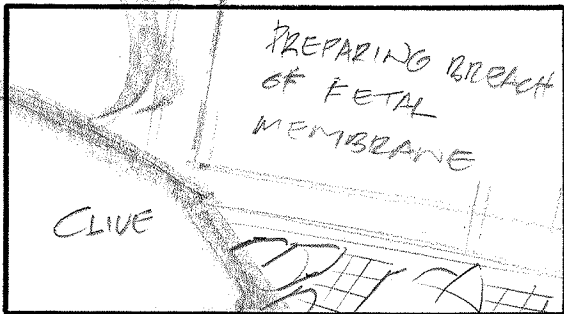

SPLICE

**V. NATALI THUMBNAIL
STORYBOARDS**

"BIRTH"

MAY 25, 2000

BETTY GESTATION CELL

① A.

BETTY LOBO

CRANE B.

CRANE DOWN - BETTY
C+E ENTER.

② A.

PUSH IN TO
BETTY.

B.

COME RIGHT UP
TO PORTAL
- "GROAN!"

③ A.

E GOES TO KEYBOARD.

B.

BACK FOCUS TO
CLIVE IN FG -

④

CLIVE

OTS. CLIVE TYPING -

⑤ A.

"PURGE" REFLECTED
IN HIS MASK.

SPLICE "BIRTH"

5 B.

CLIVE GLANCES S.R.

PORTAL OPENS

IRRIGATION TUBES BLOW.

FLUID POURS OUT.

C + E GET READY

"SOMETHING'S WRONG!"

CHECK MONITOR

PUSH IN TO VIEW OF FETUS.