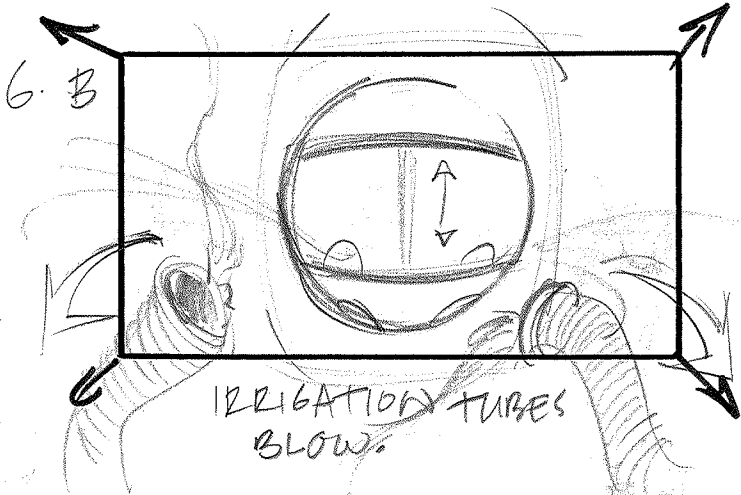

CRANE DOWN - BETTY
C+E ENTER.

② A.

PUSH IN TO
BETTY.

B.

COME RIGHT UP
TO PORTAL
- "GROAN!"

③ A.

E GOES TO KEYBOARD.

B.

BACK FOCUS TO
CLIVE IN FG -

④

CLIVE

OTS. CLIVE TYPING -

⑤ A.

"PURGE" REFLECTED
IN HIS MASK.

SPLICE "BIRTH"

5 B.

CLIVE GLANCES S.R.

PORTAL OPENS

IRRIGATION TUBES BLOW.

FLUID POURS OUT.

C + E GET READY

"SOMETHING'S WRONG!"

CHECK MONITOR

PUSH IN TO VIEW OF FETUS.