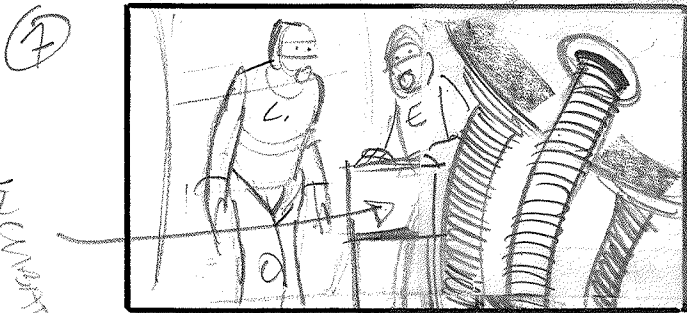

CRANE DOWN - BETTY
C+E ENTER.

② A.

PUSH IN TO
BETTY.

B.

COME RIGHT UP
TO PORTAL
- "GROAN!"

③ A.

E GOES TO KEYBOARD.

B.

CLIVE GLANCES S.R.

PORTAL OPENS

IRRIGATION TUBES BLOW.

FLUID POURS OUT.

C + E GET READY

"SOMETHING'S WRONG!"

CHECK MONITOR

PUSH IN TO VIEW OF FETUS.